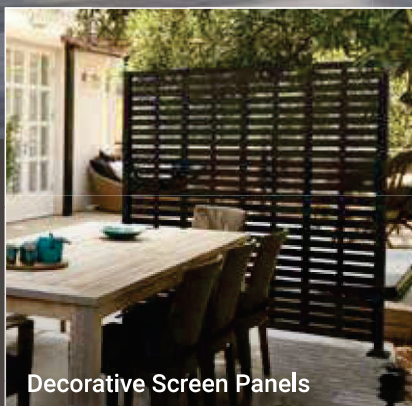

Freestyle.™

Visit CatalystFence.com/Freestyle for full product offering and information.