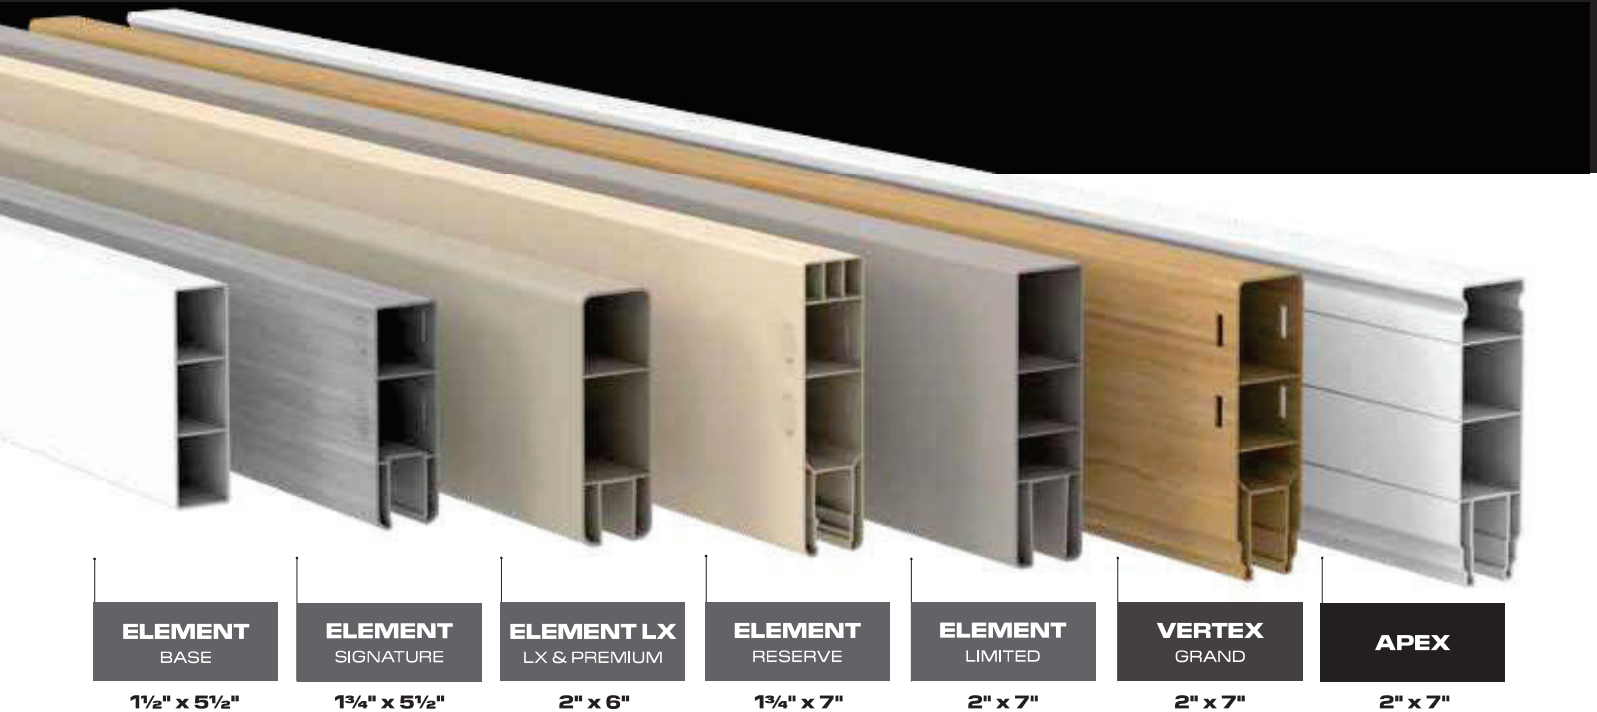

BUILT BETTER FROM THE BEGINNING

The perfect balance of strength, style and longevity

Our vinyl fence top rails are crafted with precision to ensure lasting durability and timeless appeal. Designed to provide superior structural integrity, these top rails resist warping, cracking, and fading - maintaining their strength from day one no matter what style you choose.