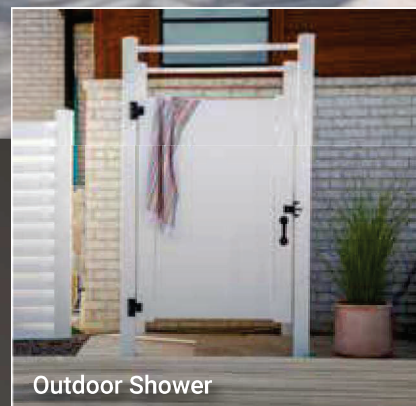

Elevate Your Backyard

From porch to pool deck.

Freestyle is the perfect complement to your outdoor living space. Our decorative accents allow you to get creative and easily enhance a yard, deck, patio or garden area.

Freestyle.™

Visit CatalystFence.com/Freestyle for full product offering and information.